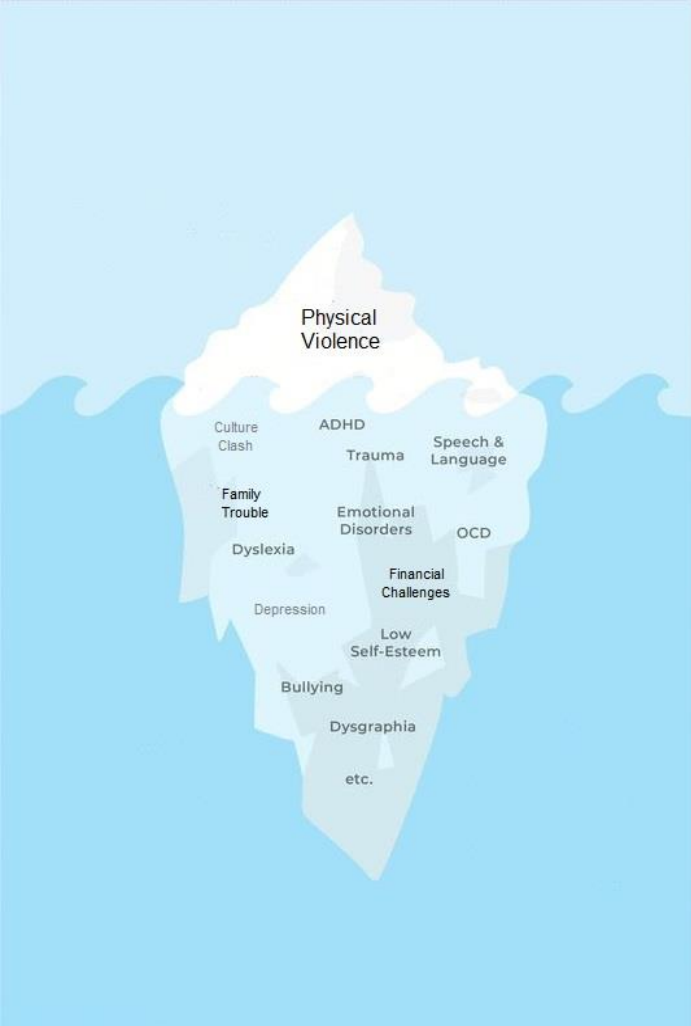

Designing Peace

SUBMERGED

A woman with dark hair tied back, wearing a necklace and a dark wrap, carries a young child in a light-colored cloth. They stand on a wooden platform in a tropical environment with palm trees and a sunset sky. In the background, there are stone structures, possibly ruins. The overall mood is peaceful and serene.

|| | | | | + | | | |

“... a game with *no conflict*...”

SUPER MARIO BROS.

Design

Architecture

Engineering

Charming 4 bedroom house for sale

Space

Without Violence

Environment

Without Bullies

The background is a solid pink color. In the top right corner, there is a decorative graphic consisting of several overlapping geometric shapes: a dark pink square, a medium pink square, and a light pink square, all partially cut off by the edge of the frame.